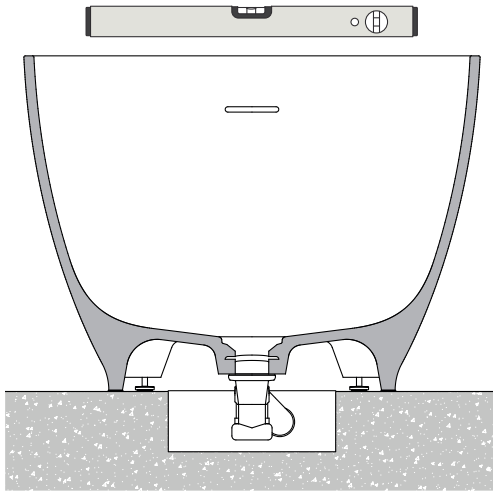

LEAK TEST
ΔΟΚΙΜΗ ΣΤΕΓΑΝΟΤΗΤΑΣ