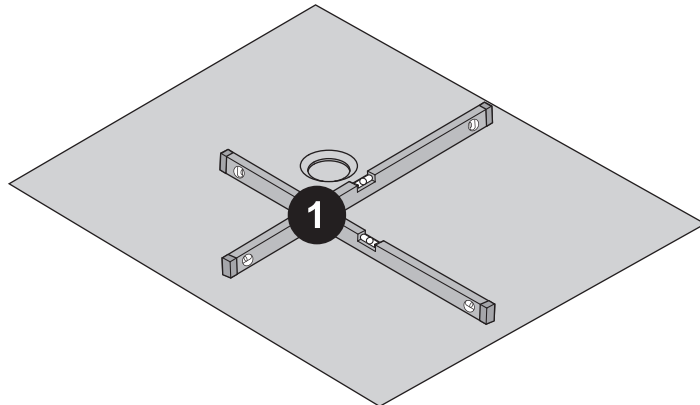

THE MANUAL IS INTENDED FOR DIFFERENT MODELS AND VERSIONS, SO THE PRODUCT MAY LOOK DIFFERENT FROM THE MANUAL ILLUSTRATIONS. HOWEVER THE INSTRUCTIONS REMAIN UNCHANGED.

ΑΥΤΟ ΤΟ ΕΓΧΕΙΡΙΔΙΟ ΑΦΟΡΑ ΔΙΑΦΟΡΑ ΜΟΝΤΕΛΑ ΚΑΙ ΕΚΔΟΣΕΙΣ. ΕΤΣΙ, ΤΟ ΠΡΟΙΟΝ ΣΑΣ ΜΠΟΡΕΙ ΝΑ ΦΑΙΝΕΤΑΙ ΔΙΑΦΟΡΕΤΙΚΟ ΑΠΟ ΑΥΤΟ ΣΤΙΣ ΕΙΚΟΝΕΣ ΤΟΥ ΕΓΧΕΙΡΙΔΙΟΥ. ΠΑΡΟΛΑ ΑΥΤΑ, ΟΙ ΟΔΗΓΙΕΣ ΠΑΡΑΜΕΝΟΥΝ ΙΔΙΕΣ.