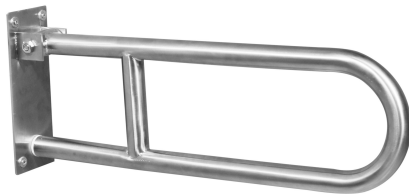

Folding grab bar made of seamless stainless steel AISI 304 pipe, with satin finish

Code G55JCS14 Series Steel

Net weight kg Dimensions [WxDxH] mm 90 x 800 x 240

In use weight capacity Vertical kg 100 Horizontal Kg 40

Dimensions [WxDxH] mm Weight kg

Available colours

N1 Satin