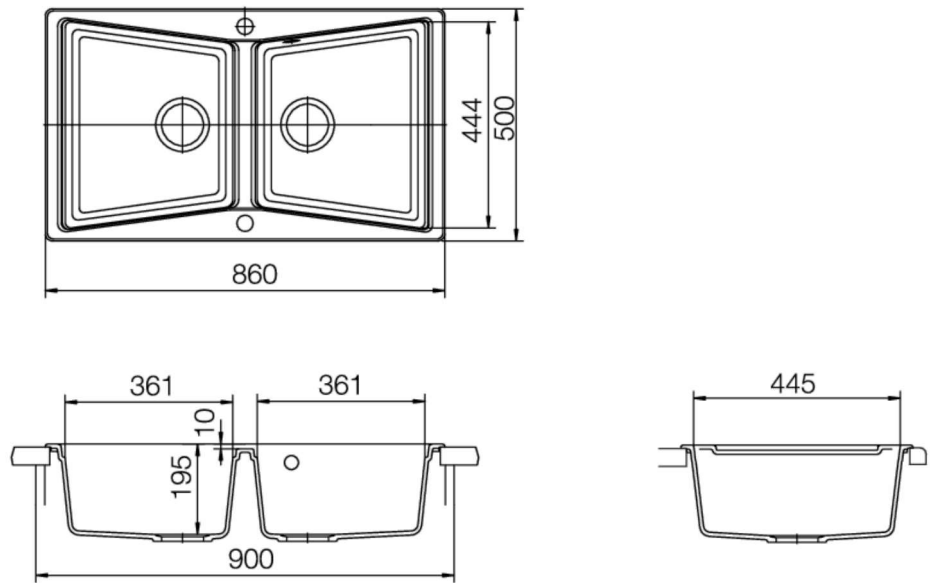

SCHOCK

CRISTALITE®

CITY 32290

For installation from top