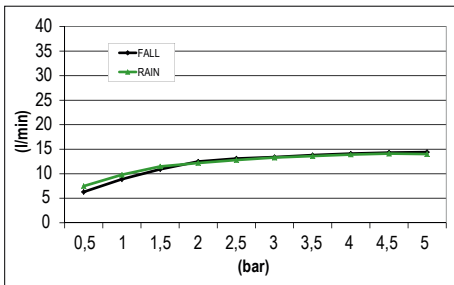

SMART SHOWER HEAD DUAL FUNCTION - STAINLESS STEEL

stainless steel mirror