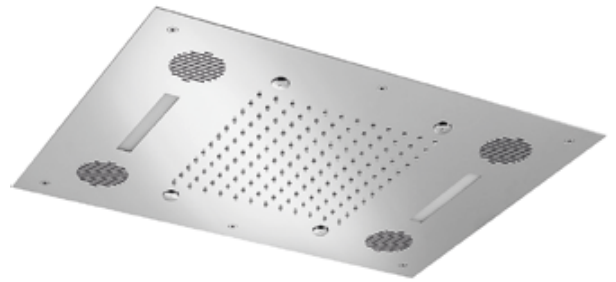

SOUND & COLOUR TEMPTATION BUILT-IN - STAINLESS STEEL E044211

stainless steel
mirror