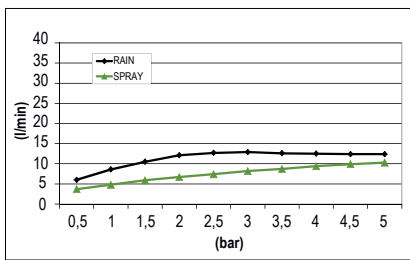

SOUND & COLOUR TEMPTATION BUILT-IN - STAINLESS STEEL E044211

stainless steel
mirror