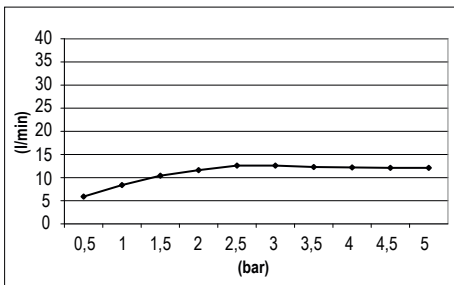

## SQUARE TEMPTATION SHOWER HEAD BUILT-IN - STAINLESS STEEL

stainless steel  
mirror