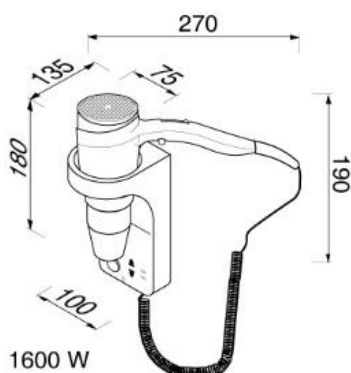

Hairdryer collection

6476
Hairdryer

Hairdryer, 1600 Watt, white

- 2 year guarantee
- Power : 1600 Watt
- Safety Release Button
- On/Off switch
- Temperature safety
- 3 speed, IP 20
- Voltage : AC 220-240V, 50/60 Hz
- Shaver socket: 110+220 V
- Electric Isolation: Class II
- Airflow: 70 m³/h/1183 l/min.
- Air velocity: 60 Km/h
- Noise level (d=2m): 70 dB
- Spiral cord: 0,5-1,00 m
- Installation height: 1.30-1.50 m

- 190x270x100 mm

Also available :

- 6478 Hairdryer 1600 W, black

Quality has proven to be of decisive importance in recent years, which is why we can offer a 12-year warranty period for our chrome products. The entire selection is developed in Amersfoort. Geesa is certified according to the ISO 9001-2008 standard for design, productions and the delivery of bathroom accessories. Geesa reserve the right to change product specification.