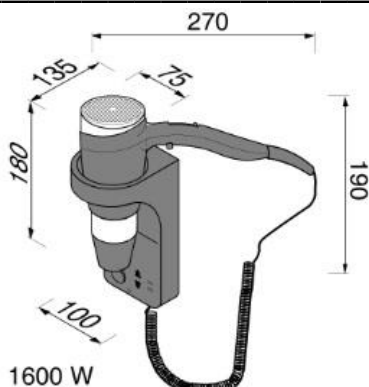

Hairdryer collection

6478
Hairdryer

Hairdryer, 1600 Watt, black

- 2 year guarantee
- Power : 1600 Watt
- Safety Release Button
- On/Off switch
- Temperature safety
- 3 speed, IP 20
- Voltage : AC 220-240V, 50/60 Hz
- Shaver socket: 110+220 V
- Electric Isolation: Class II
- Airflow: 70 m³/h/1183 l/min.
- Air velocity: 60 Km/h
- Noise level (d=2m): 70 dB
- Spiral cord: 0,5-1,00 m
- Installation height: 1.30-1.50 m

- 190x270x100 mm

Also available :

- 6476 Hairdryer 1600 W, white

Quality has proven to be of decisive importance in recent years, which is why we can offer a 12-year warranty period for our chrome products. The entire selection is developed in Amersfoort. Geesa is certified according to the ISO 9001-2008 standard for design, productions and the delivery of bathroom accessories. Geesa reserve the right to change product specification.