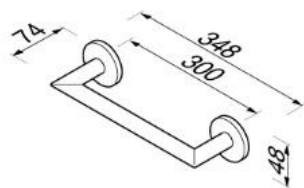

---

 **Nemox collection**

6506-02  
Grab rail 30 cm

---

- Finish: chrome
- Concealed fixing
- Guarantee 12 years

- 300x74x48 mm

---

Quality has proven to be of decisive importance in recent years, which is why we can offer a 12-year warranty period for our chrome products. The entire selection is developed in Amersfoort. Geesa is certified according to the ISO 9001-2008 standard for design, productions and the delivery of bathroom accessories.