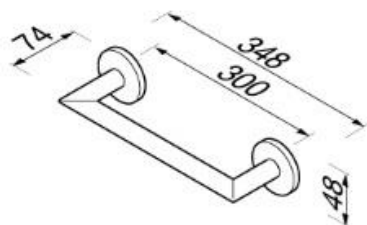

Nemox stainless steel collection

916506-05

Grab rail 30 cm

- Finish: brushed
- Concealed fixing
- Guarantee 5 years

- 348x74x48 mm

Quality has proven to be of decisive importance in recent years, which is why we can offer a 12-year warranty period for our chrome products. The entire selection is developed in Amersfoort. Geesa is certified according to the ISO 9001-2008 standard for design, productions and the delivery of bathroom accessories. 10/2015