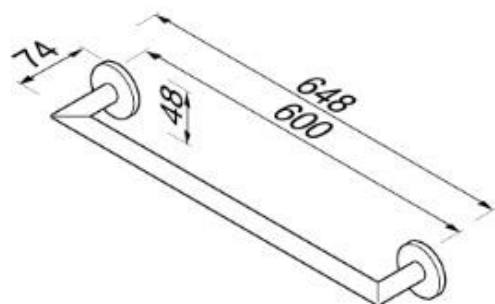

 **Nemox collection**

916507-06-60
Towel Rail 60 cm

- Finish: matt black
- Concealed fixing
- Guarantee 5 year on construction, 2 year on finish
- Material: stainless steel and zinc alloy

- 648x74x48 mm

Quality has proven to be of decisive importance in recent years, which is why we can offer a 12-year warranty period for our chrome products. The entire selection is developed in Amersfoort. Geesa is certified according to the ISO 9001-2008 standard for design, productions and the delivery of bathroom accessories. 05/2017
