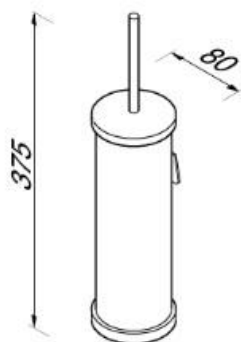

 **Nemox collection**

6511-02
Toilet brush holder

- Finish: chrome
- White brush
- Wall mounted
- Guarantee 12 years
- Also available with black brush – 6510-06

- 375 x 80 mm

Quality has proven to be of decisive importance in recent years, which is why we can offer a 12-year warranty period for our chrome products. The entire selection is developed in Amersfoort. Geesa is certified according to the ISO 9001-2008 standard for design, productions and the delivery of bathroom accessories.
