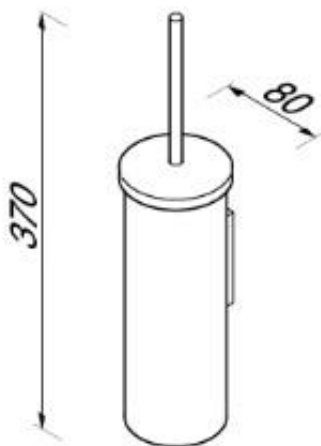

 **Nemox collection**

916511-66
Toilet brush holder,

- **Finish: matt black**
- **Concealed fixing**
- **Wall mounted**
- **Guarantee 5 year on construction, 2 year on finish**
- **Material: stainless steel and zinc alloy**

- **370x80x80 mm**

Quality has proven to be of decisive importance in recent years, which is why we can offer a 12-year warranty period for our chrome products. The entire selection is developed in Amersfoort. Geesa is certified according to the ISO 9001-2008 standard for design, productions and the delivery of bathroom accessories. 05/2017
