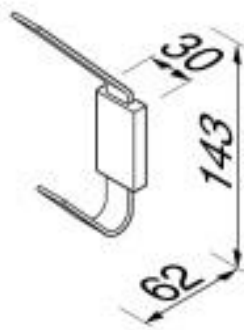

## AIM / FRAME collection

918415-06  
Hook, double

- Material: Metal
- Finish: Black
- Concealed fixing
- Guarantee 12 years

30x62x143 mm

**Also available:**  
918413-06 Hook

Quality has proven to be of decisive importance in recent years, which is why we can offer a 12-year warranty period for our chrome products. The entire selection is developed in Amersfoort. Geesa is certified according to the ISO 9001-2008 standard for design, productions and the delivery of bathroom accessories. Geesa reserve the right to change product specification.