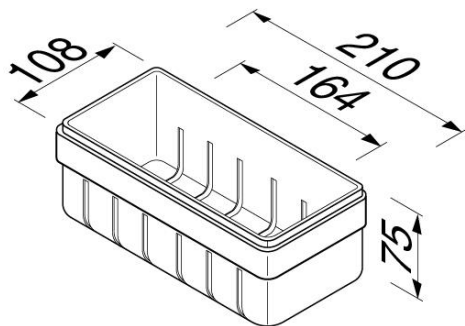

Frame Collection

918801-02
Universal Basket

- Material: Brass
- Finish: Chrome plating
- White inlay with textured surface outside and high gloss surface inside
- Draining slots
- Removable inlay
- Concealed fixing
- Incl. mounting set

210x108x75 mm

Quality has proven to be of decisive importance, which is why we can offer a 12-year warranty period for our chrome products. The entire selection is developed in Amersfoort. Geesa is certified according to the ISO 9001-2008 standard for design, productions and the delivery of bathroom accessories. Geesa reserve the right to change product specification.