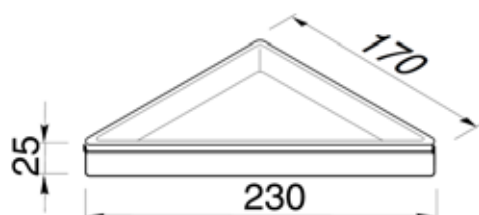

Frame Collection

918803-06-06

Corner Shelf

- Material: Brass
- Finish: black matt
- Black inlay with textured surface and draining slot
- Removable inlay
- Concealed fixing
- Incl. mounting set

230x170x25 mm