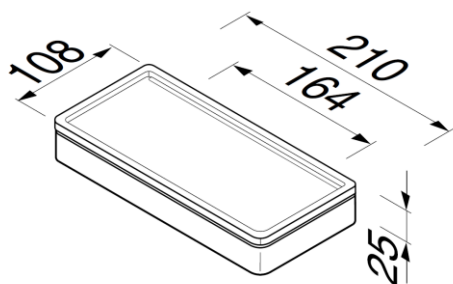

Frame Collection

918804-02-06
Universal Shelf

- Material: Brass
- Finish: Chrome plating
- White inlay with textured surface and draining slot
- Removable inlay
- Concealed fixing
- Incl. mounting set

210x108x25 mm