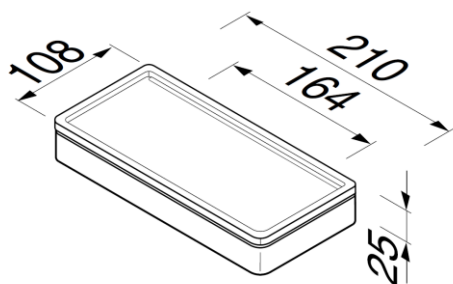

Frame Collection

918804-06-06
Universal Shelf

- Material: Brass
- Finish: black matt
- Black inlay with textured surface and draining slot
- Removable inlay
- Concealed fixing
- Incl. mounting set

210x108x25 mm