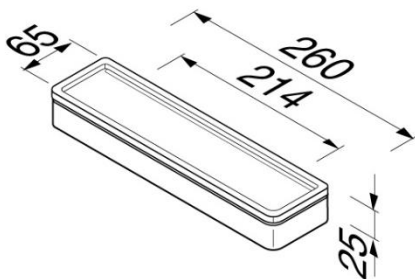

Frame Collection

918805-02
Shelf for small spaces

- Material: Brass
- Finish: Chrome plating
- White inlay with textured surface and draining slot
- Removable inlay
- Concealed fixing
- Incl. mounting set

260x65x25 mm

Quality has proven to be of decisive importance, which is why we can offer a 12-year warranty period for our chrome products. The entire selection is developed in Amersfoort. Geesa is certified according to the ISO 9001-2008 standard for design, productions and the delivery of bathroom accessories. Geesa reserve the right to change product specification.