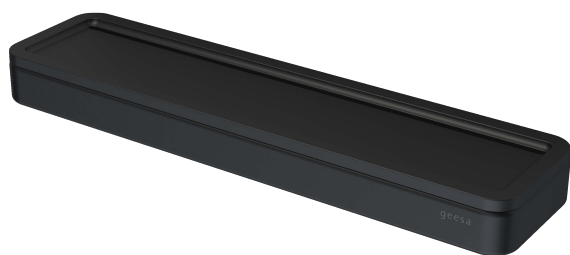

## Frame Collection

918805-06-06

Shelf for small spaces

- Material: Brass
- Finish: black matt
- Black inlay with textured surface and draining slot
- Removable inlay
- Concealed fixing
- Incl. mounting set

260x65x25 mm

Quality has proven to be of decisive importance, which is why we can offer a 12-year warranty period for our chrome products. The entire selection is developed in Amersfoort. Geesa is certified according to the ISO 9001-2008 standard for design, productions and the delivery of bathroom accessories. Geesa reserve the right to change product specification.