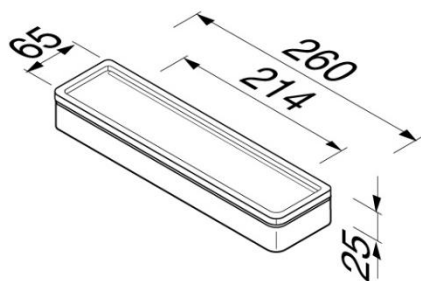

## Frame Collection

918805-06-06

Shelf for small spaces

- Material: Brass
- Finish: black matt
- Black inlay with textured surface and draining slot
- Removable inlay
- Concealed fixing
- Incl. mounting set

260x65x25 mm

Quality has proven to be of decisive importance, which is why we can offer a 12-year warranty period for our chrome products. The entire selection is developed in Amersfoort. Geesa is certified according to the ISO 9001-2008 standard for design, productions and the delivery of bathroom accessories. Geesa reserve the right to change product specification.