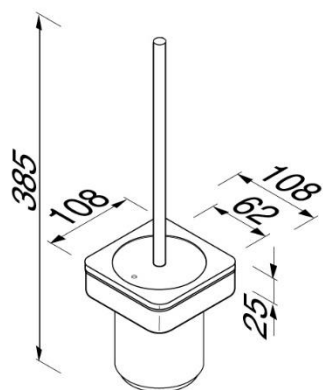

Frame Collection

918811-02

Toilet brush holder with lid

- Material: Brass
- Finish: Chrome plating
- White inlay with textured surface outside and high gloss surface inside
- Removable, easy to clean inlay with hygienic reservoir
- Toilet brush with flexible lid in light grey and white brush head
- Concealed fixing
- Incl. mounting set

108x108x385 mm

Quality has proven to be of decisive importance, which is why we can offer a 12-year warranty period for our chrome products. The entire selection is developed in Amersfoort. Geesa is certified according to the ISO 9001-2008 standard for design, productions and the delivery of bathroom accessories. Geesa reserve the right to change product specification.