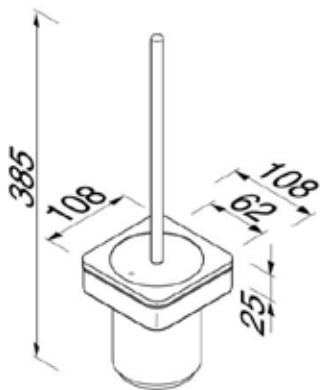

Frame Collection

918811-06-06

Toilet brush holder with lid

- Material: Brass
- Finish: black matt
- Black inlay with textured surface outside and high gloss surface inside
- Removable, easy to clean inlay with hygienic reservoir
- Toilet brush with flexible lid and black brush head
- Concealed fixing
- Incl. mounting set

108x108x385 mm

Quality has proven to be of decisive importance, which is why we can offer a 12-year warranty period for our chrome products. The entire selection is developed in Amersfoort. Geesa is certified according to the ISO 9001-2008 standard for design, productions and the delivery of bathroom accessories. Geesa reserve the right to change product specification.