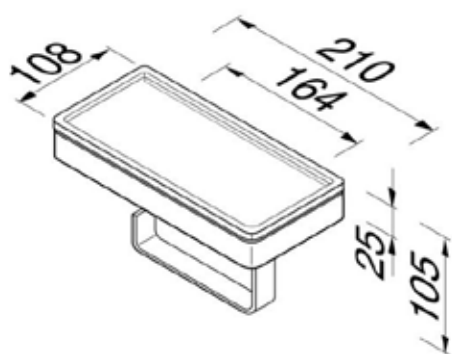

Frame Collection

8824-02

Toilet roll holder with shelf

- Material: Brass
- Finish: Chrome plating
- White inlay with textured surface and toilet roll holder
- Removable and reversible inlay
- Toilet roll holder can be left or right version
- Concealed fixing
- Incl. mounting set

210x108x105 mm

Quality has proven to be of decisive importance, which is why we can offer a 12-year warranty period for our chrome products. The entire selection is developed in Amersfoort. Geesa is certified according to the ISO 9001-2008 standard for design, productions and the delivery of bathroom accessories. Geesa reserve the right to change product specification.