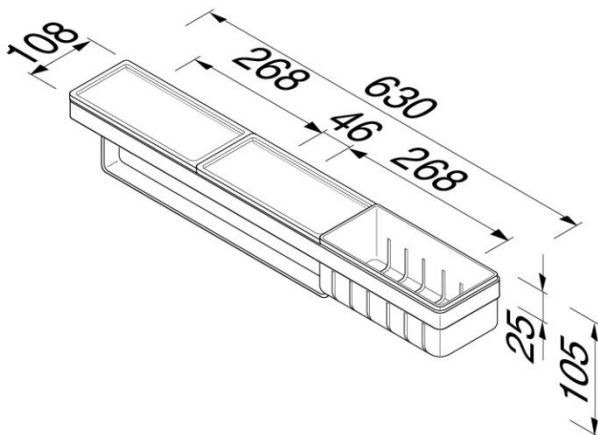

Frame Collection

918854-02-630

Shelf with towel rail and basket

- Material: Brass
- Finish: Chrome plating
- White inlays with textured surface and draining slots
- Basket with high gloss surface inside
- Removable inlays with towel holder
- Left and right version possible
- Concealed fixing
- Incl. mounting set

108x630x105 mm

Quality has proven to be of decisive importance, which is why we can offer a 12-year warranty period for our chrome products. The entire selection is developed in Amersfoort. Geesa is certified according to the ISO 9001-2008 standard for design, productions and the delivery of bathroom accessories. Geesa reserve the right to change product specification.