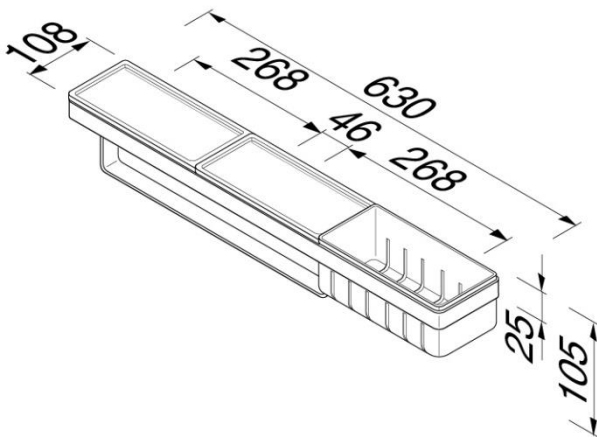

Frame Collection

918854-06-06-630

Shelf with towel rail and basket

- Material: Brass
- Finish: black matt
- Black inlays with textured surface and draining slots
- Basket with high gloss surface inside
- Removable inlays with towel holder
- Left and right version possible
- Concealed fixing
- Incl. mounting set

108x630x105 mm

Quality has proven to be of decisive importance, which is why we can offer a 12-year warranty period for our chrome products. The entire selection is developed in Amersfoort. Geesa is certified according to the ISO 9001-2008 standard for design, productions and the delivery of bathroom accessories. Geesa reserve the right to change product specification.