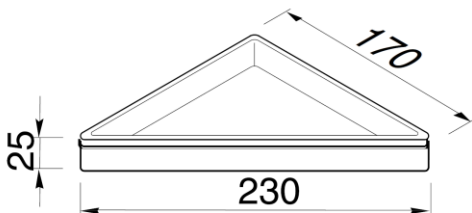

## Frame Collection

918803-02  
Corner Shelf

- Material: Brass
- Finish: Chrome plating
- White inlay with textured surface and draining slot
- Removable inlay
- Concealed fixing
- Incl. mounting set

230x170x25 mm