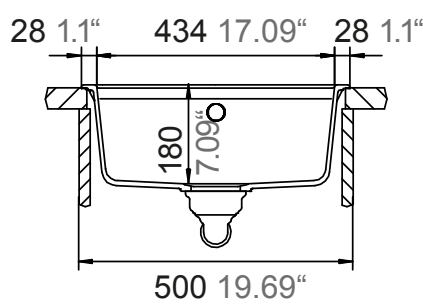

SCHOCK

CRISTADUR®

MANHATTAN 30050

Installation: Von oben / topmount
Ausschnitt / cut-out

MASSANGABEN / MEASUREMENTS IN MM / INCH