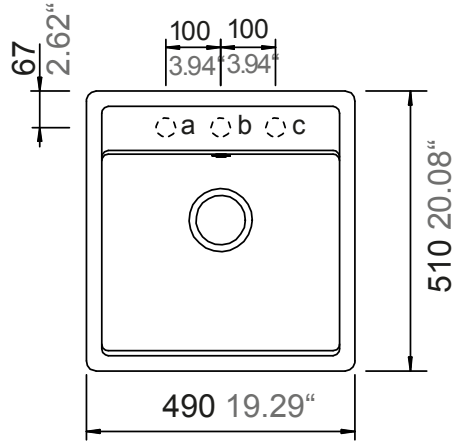

SCHOCK

CRISTADUR®

MANHATTAN 30050

Installation: Von oben / topmount
Ausschnitt / cut-out

MASSANGABEN / MEASUREMENTS IN MM / INCH